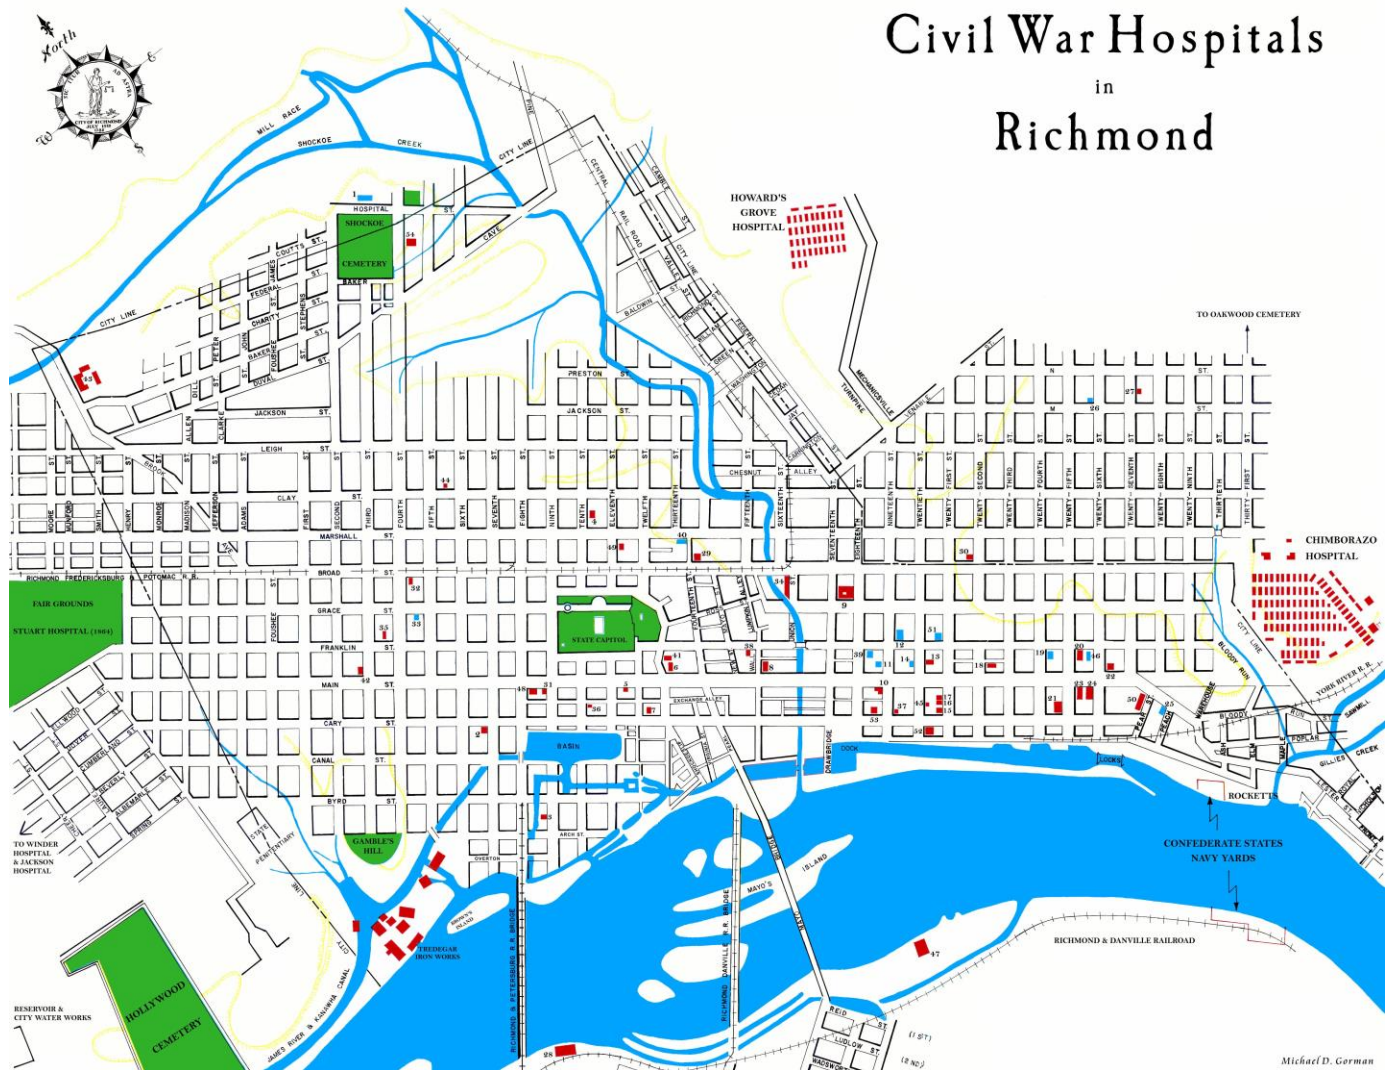

Civil War Hospitals in Richmond

Legend:

1. General Hospital #1
2. General Hospital #2
3. General Hospital #3
4. General Hospital #4
5. General Hospital #5
6. General Hospital #6
7. General Hospital #7

Michael D. Gorman

8. General Hospital #8
9. General Hospital #9
10. General Hospital #10
11. General Hospital #11
12. General Hospital #12
13. General Hospital #13
14. General Hospital #14
15. General Hospital #15
16. General Hospital #16
17. General Hospital #17
18. General Hospital #18
19. General Hospital #19
20. General Hospital #20
21. General Hospital #21
22. General Hospital #22
23. General Hospital #23
24. General Hospital #24
25. General Hospital #25
26. General Hospital #26
27. General Hospital #27 (probable location)
28. General Hospital #28
29. African Church Hospital
30. Bellevue Hospital
31. Boshier Hall Hospital
32. Breeden & Fox Hospital

33. Centenary Methodist Church Hospital
34. Central Hospital
35. Clopton Hospital
36. Crawford's Saloon Hospital
37. Engineer Bureau Hospital
38. Henningsen Hospital
39. Masonic Hall Hospital
40. Medical College Hospital
41. Naval Hospital
42. Robertson Hospital
43. Saint Francis De Sales Hospital
44. Samaritan Hospital (probable location)
45. Seaman's Bethel Hospital
46. Second Alabama Hospital
47. South Carolina Hospital
48. Spotswood Hotel Hospital
49. Sycamore Hospital
50. Texas Hospital
51. Third Alabama Hospital
52. Libby Prison
53. Castle Thunder
54. Richmond City Hospital